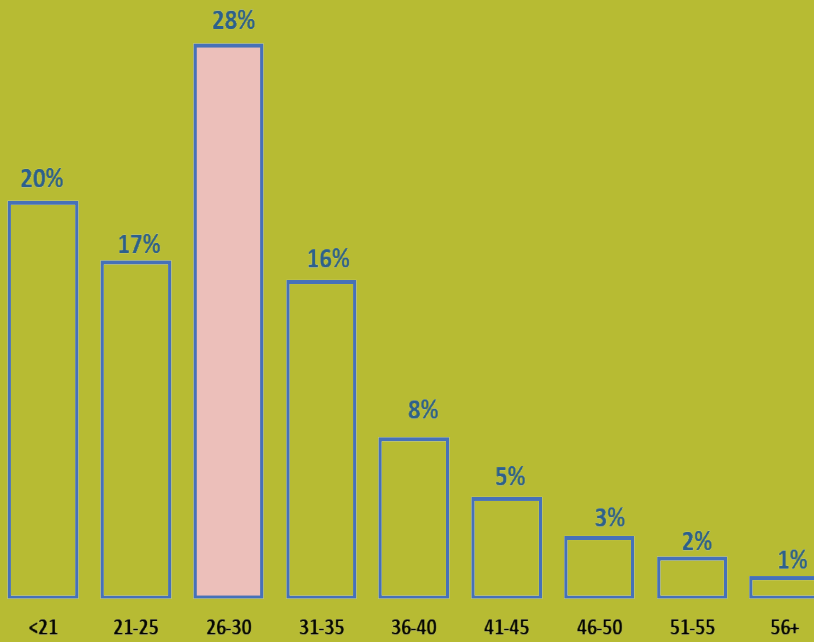

GROWING THE GAME